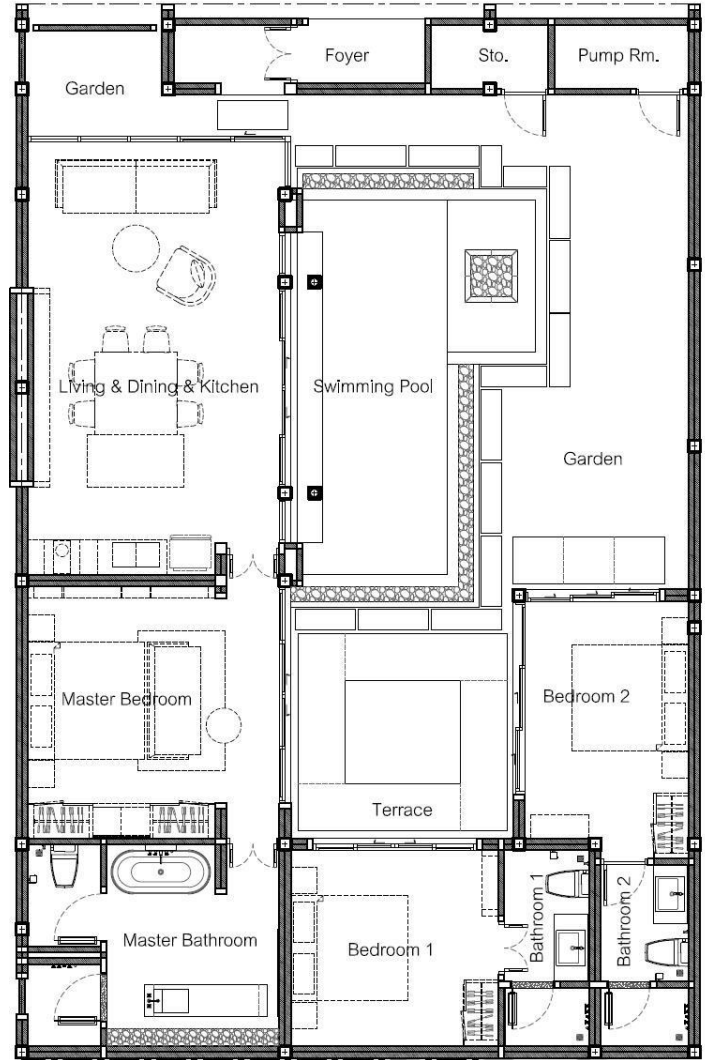

RE/MAX

瑞麦地产天津

户型 B

土地面积

207.20 Sq.m.

LIVING, DINING & KITCHEN	34.25 Sq.m.
MASTER BEDROOM	20.25 Sq.m.
MASTER BATHROOM	16.00 Sq.m.
BEDROOM 1	13.50 Sq.m.
BATHROOM 1	5.50 Sq.m.
BEDROOM 2	13.25 Sq.m.
BATHROOM 2	5.50 Sq.m.
FOYER	5.00 Sq.m.
PUMP ROOM	2.75 Sq.m.
STORE	2.25 Sq.m.
TERRACE	9.00 Sq.m.
SWIMMING POOL	23.00 Sq.m.
TOTAL	150.25 Sq.m.

** The general specifications is subject to be changed without prior notice.