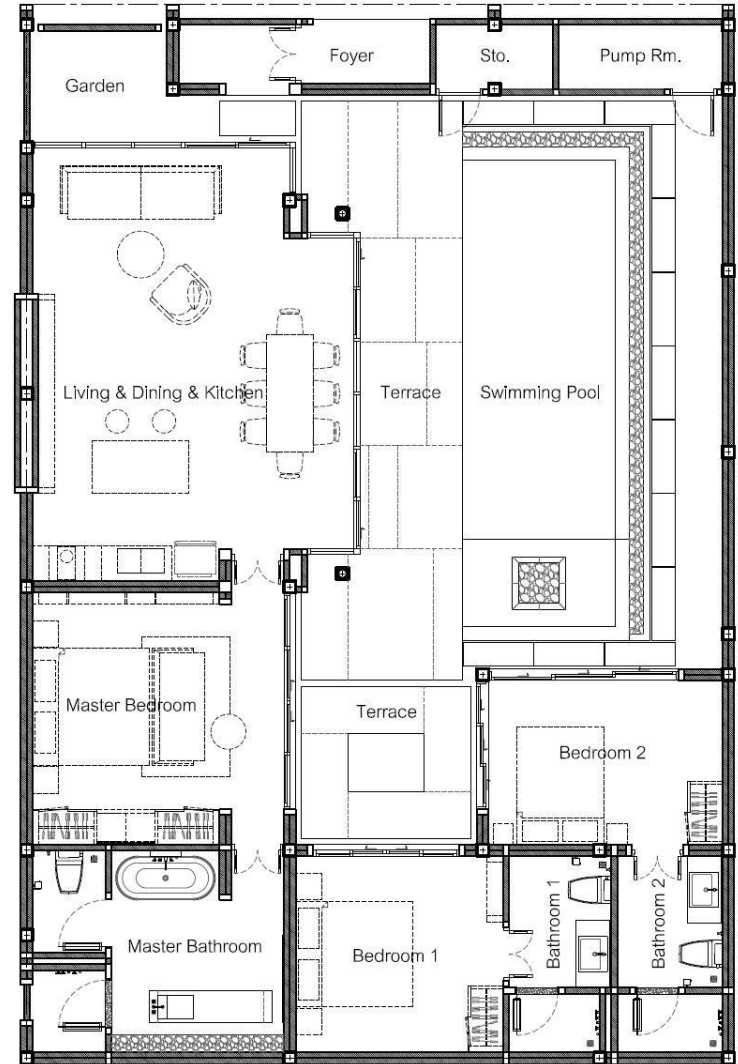

户型 A

土地面积

216.00 Sq.m.

LIVING, DINING & KITCHEN	40.75 Sq.m.
MASTER BEDROOM	20.25 Sq.m.
MASTER BATHROOM	16.00 Sq.m.
BEDROOM 1	13.50 Sq.m.
BATHROOM 1	6.25 Sq.m.
BEDROOM 2	12.50 Sq.m.
BATHROOM 2	7.00 Sq.m.
FOYER	5.00 Sq.m.
PUMP ROOM	3.25 Sq.m.
STORE	2.25 Sq.m.
TERRACE	29.00 Sq.m.
SWIMMING POOL	23.25 Sq.m.
TOTAL	179.00 Sq.m.

** The general specifications is subject to be changed without prior notice.